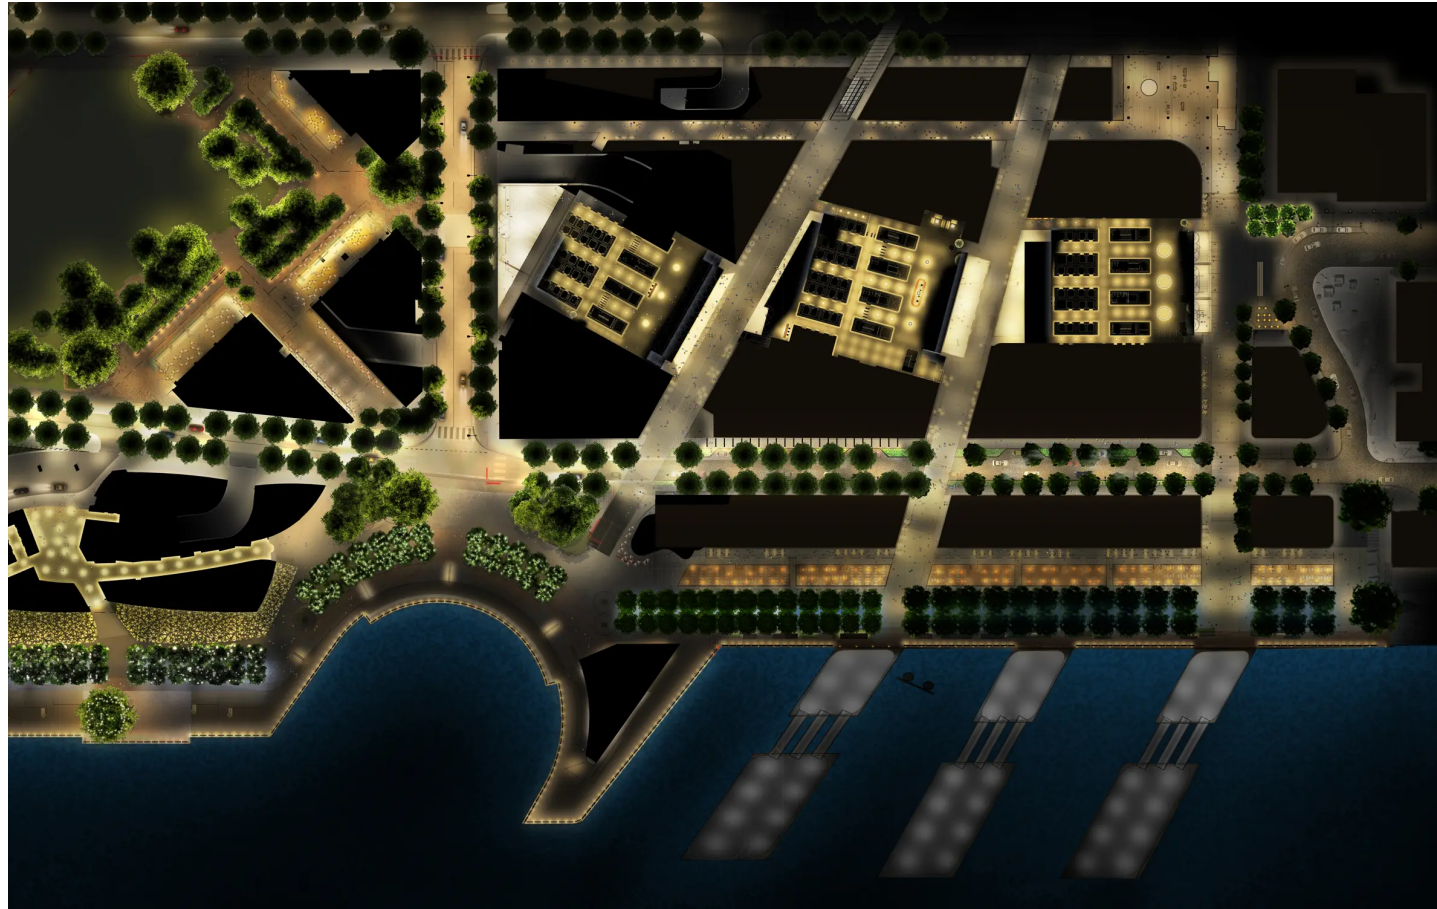

CLIENT
Lend Lease

ARCHITECT
RSHP

LANDSCAPE ARCHITECT
Aspect Studios

PHOTOGRAPHER
Jackie Chan

PROJECT TEAM
Mark Major, Benz
Roos

SPEIRS MAJOR

SPEIRS MAJOR

We sought to create a variety of vibrant and celebratory after-dark experiences, combining dense urban places with darker natural open spaces, and routes where light is used theatrically to enhance the experience of the unique setting.

SPEIRS MAJOR

Our scheme focuses on keeping light levels as low as possible without compromising safety and security. This includes a deliberate gradual reduction in light intensity as you approach the waterfront, allowing the eye to adapt to the lower levels so that visitors can best enjoy the waterfront reflections and intimate al fresco dining.